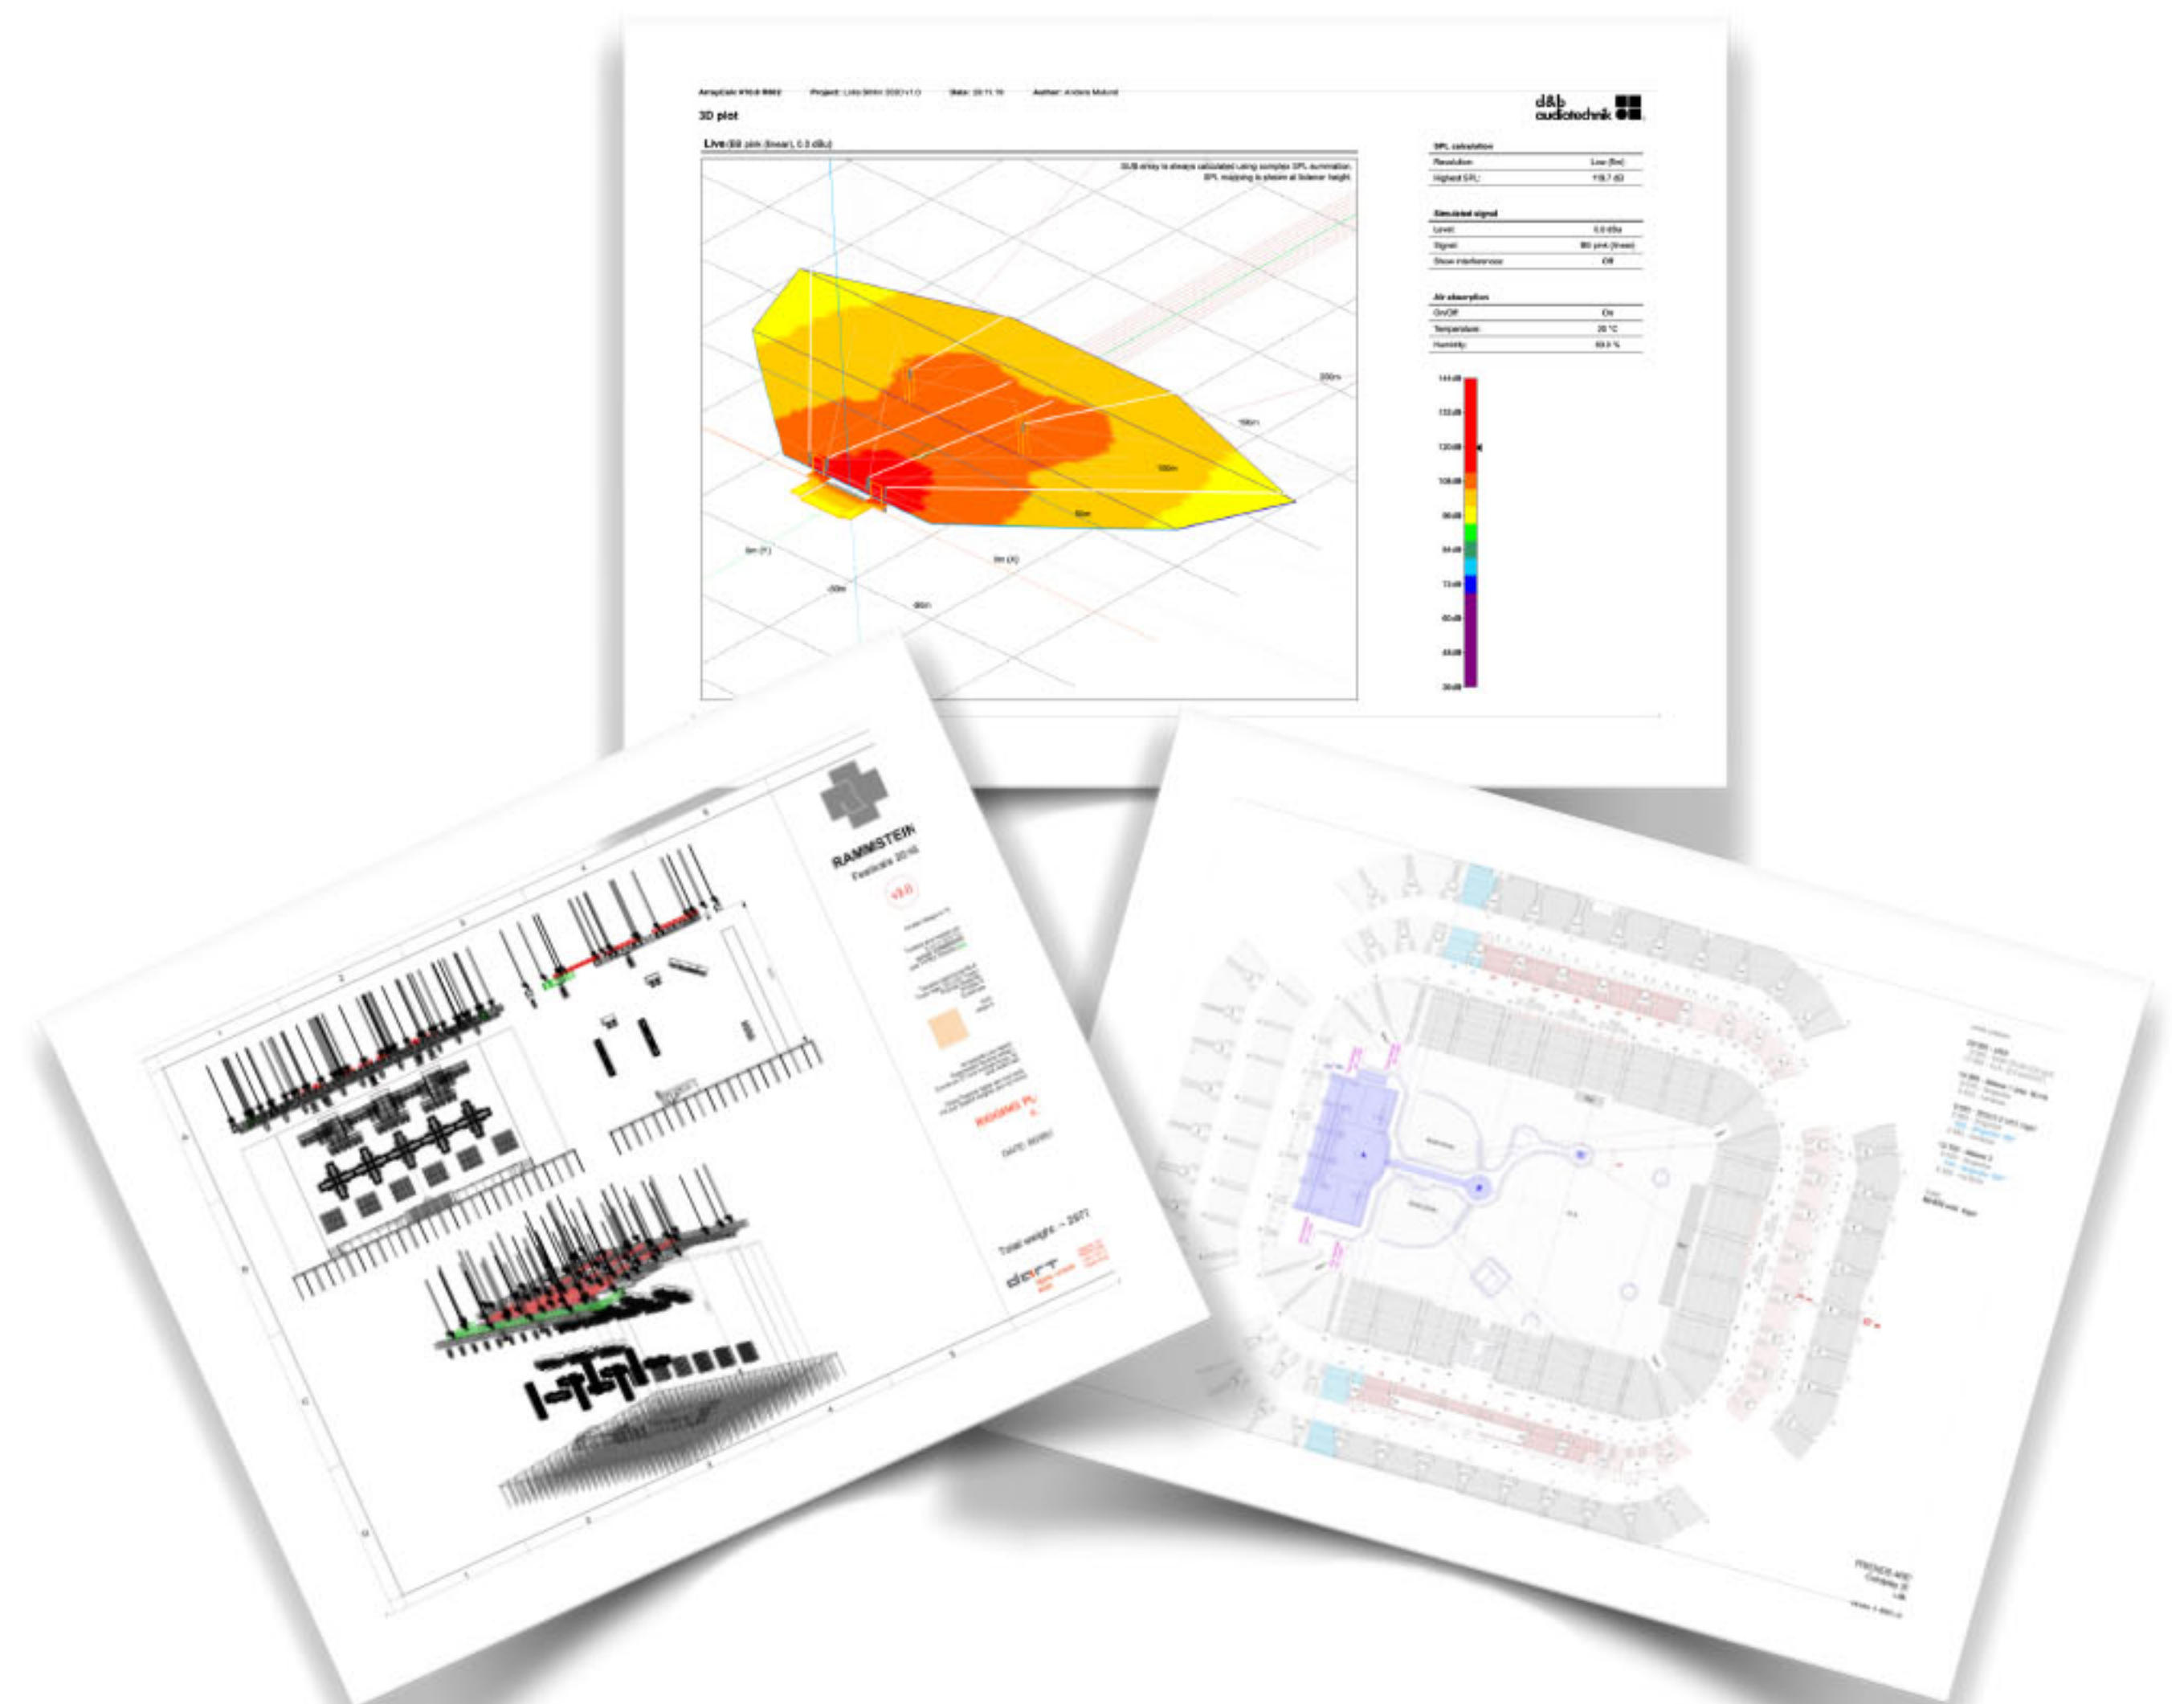

Read more on: blackboxrehearsalstudio.se

Project managing

Acoustic simulation, Noise predictions, rigging calculations, lighting plots and all form of pre production is standard routines for us.

Soundforce warehouse holds facilities for the production crew to simulate, program, prepare and test the entire equipment.