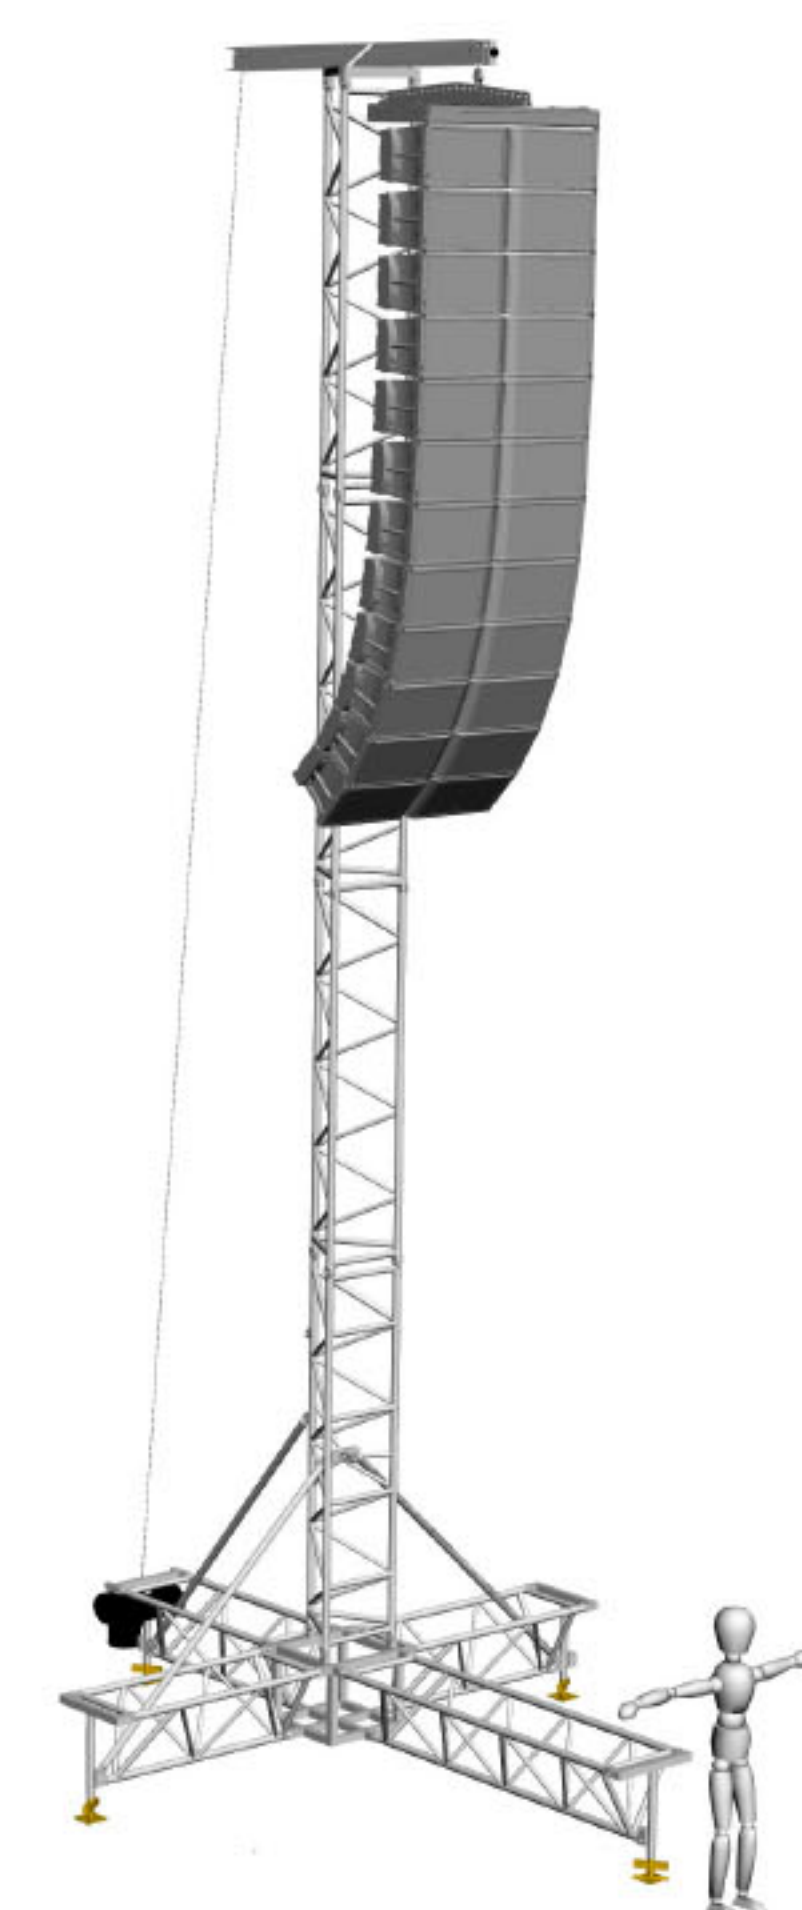

Prerig Truss

HOF	MLT2 350 Prerig Truss Black
HOF	MLT 350 Prerig Truss Black

Truss Tower

ALC	ALC Tower S-60 10,5m 1t
-----	-------------------------

Truss Circle

Milos	Half Circle 18m H40V Compatible
Milos	6m diameter H30V Compatible, Black
Prolyte	Half Circle 12m diameter H40V
Prolyte	5m diameter H30V, Black